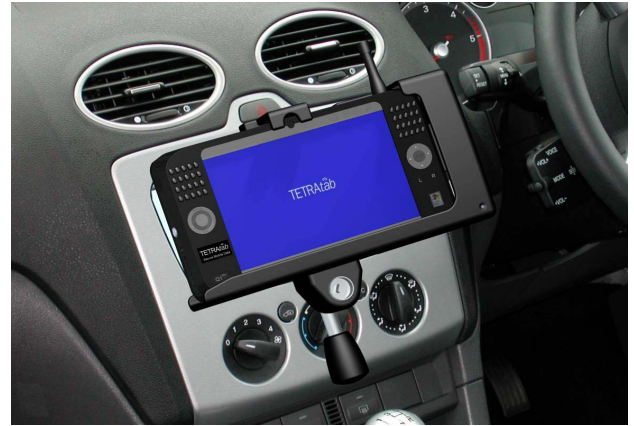

Product Name - In Vehicle Docking Station for T101
Part Number – A101

The TETRA**tab** docking station provides the tablet PC with Ethernet, VGA, USB and power connections, and has an antenna connection for an external antenna. Multiple mounting options for the docking head make this a highly versatile docking solution. A number of options are available for remote monitors, and keyboards (wired and wireless). The design approach allows for bespoke installations, from stand alone dashboard mounted operation, to entirely concealed/covert when used in conjunction with a visor mounted screen.

Related Products – T Series T101 –T106

Dock	Mountable	Dashboard (fixed or moveable) Footwell Glove Box (space permitting) Car Boot
Screens (Optional)	Connectivity	USB Connection to in vehicle screens USB connection via USB hub Ethernet Switched Co-ax for routing to an external antenna Lockable Cradle enables charging of device SD Card Reader (In-built)
Accreditations	Visor Mounted Touch Screen	Driver Side Passenger side
Fixing Kits	Secondary Touch Screen (for use with non-console device)	USB Powered, Dashboard mount All screens supported by Dock USB output Designed to NAPFM Guidelines E-marking & NPIA (AES Spec 5) accreditation Available for all vehicle options and configurations
	Configuration specific	